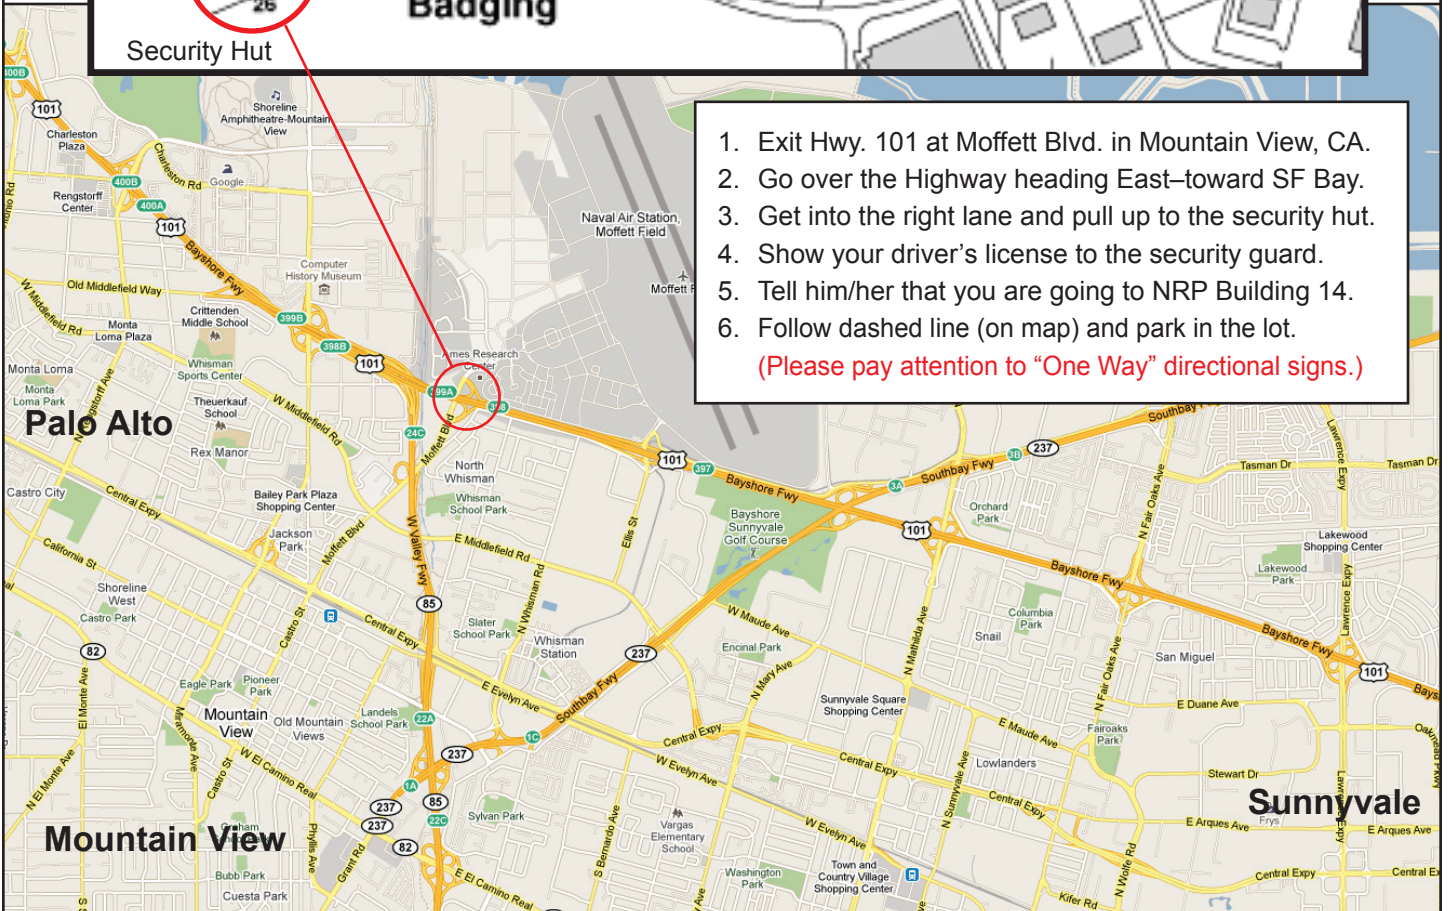

skyTran™

NASA Research Park, Bldg. 14 | Moffett Field, CA 94035

NASA Ames Operator (for help with directions): 650-604-5000 | www.skytran.com

1. Exit Hwy. 101 at Moffett Blvd. in Mountain View, CA.
 2. Go over the Highway heading East-toward SF Bay.
 3. Get into the right lane and pull up to the security hut.
 4. Show your driver's license to the security guard.
 5. Tell him/her that you are going to NRP Building 14.
 6. Follow dashed line (on map) and park in the lot.
- (Please pay attention to "One Way" directional signs.)