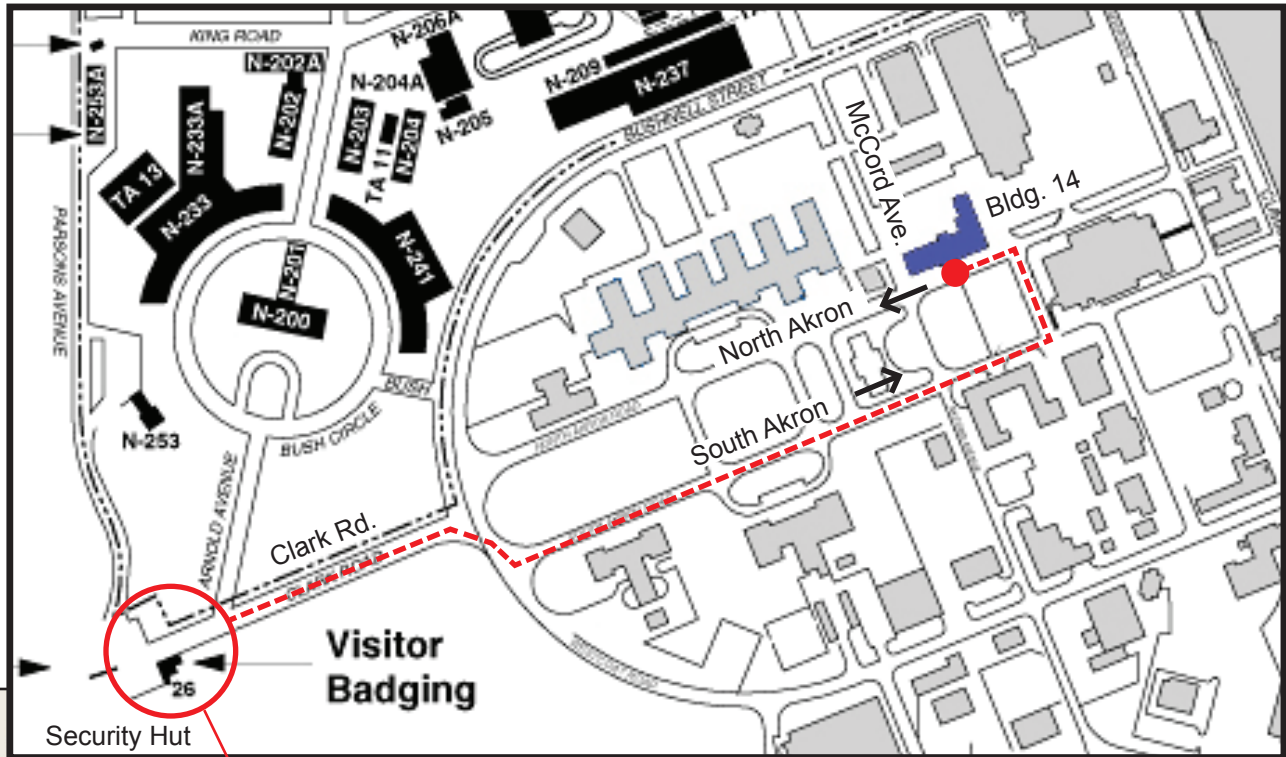

skyTran™

NASA Research Park, Bldg. 14 | Moffett Field, CA 94035

NASA Ames Operator (for help with directions): 650-604-5000 | www.skytran.com

1. Exit Hwy. 101 at Moffett Blvd. in Mountain View, CA.
 2. Go over the Highway heading East-toward SF Bay.
 3. Get into the right lane and pull up to the security hut.
 4. Show your driver's license to the security guard.
 5. Tell him/her that you are going to NRP Building 14.
 6. Follow dashed line (on map) and park in the lot.
- (Please pay attention to "One Way" directional signs.)